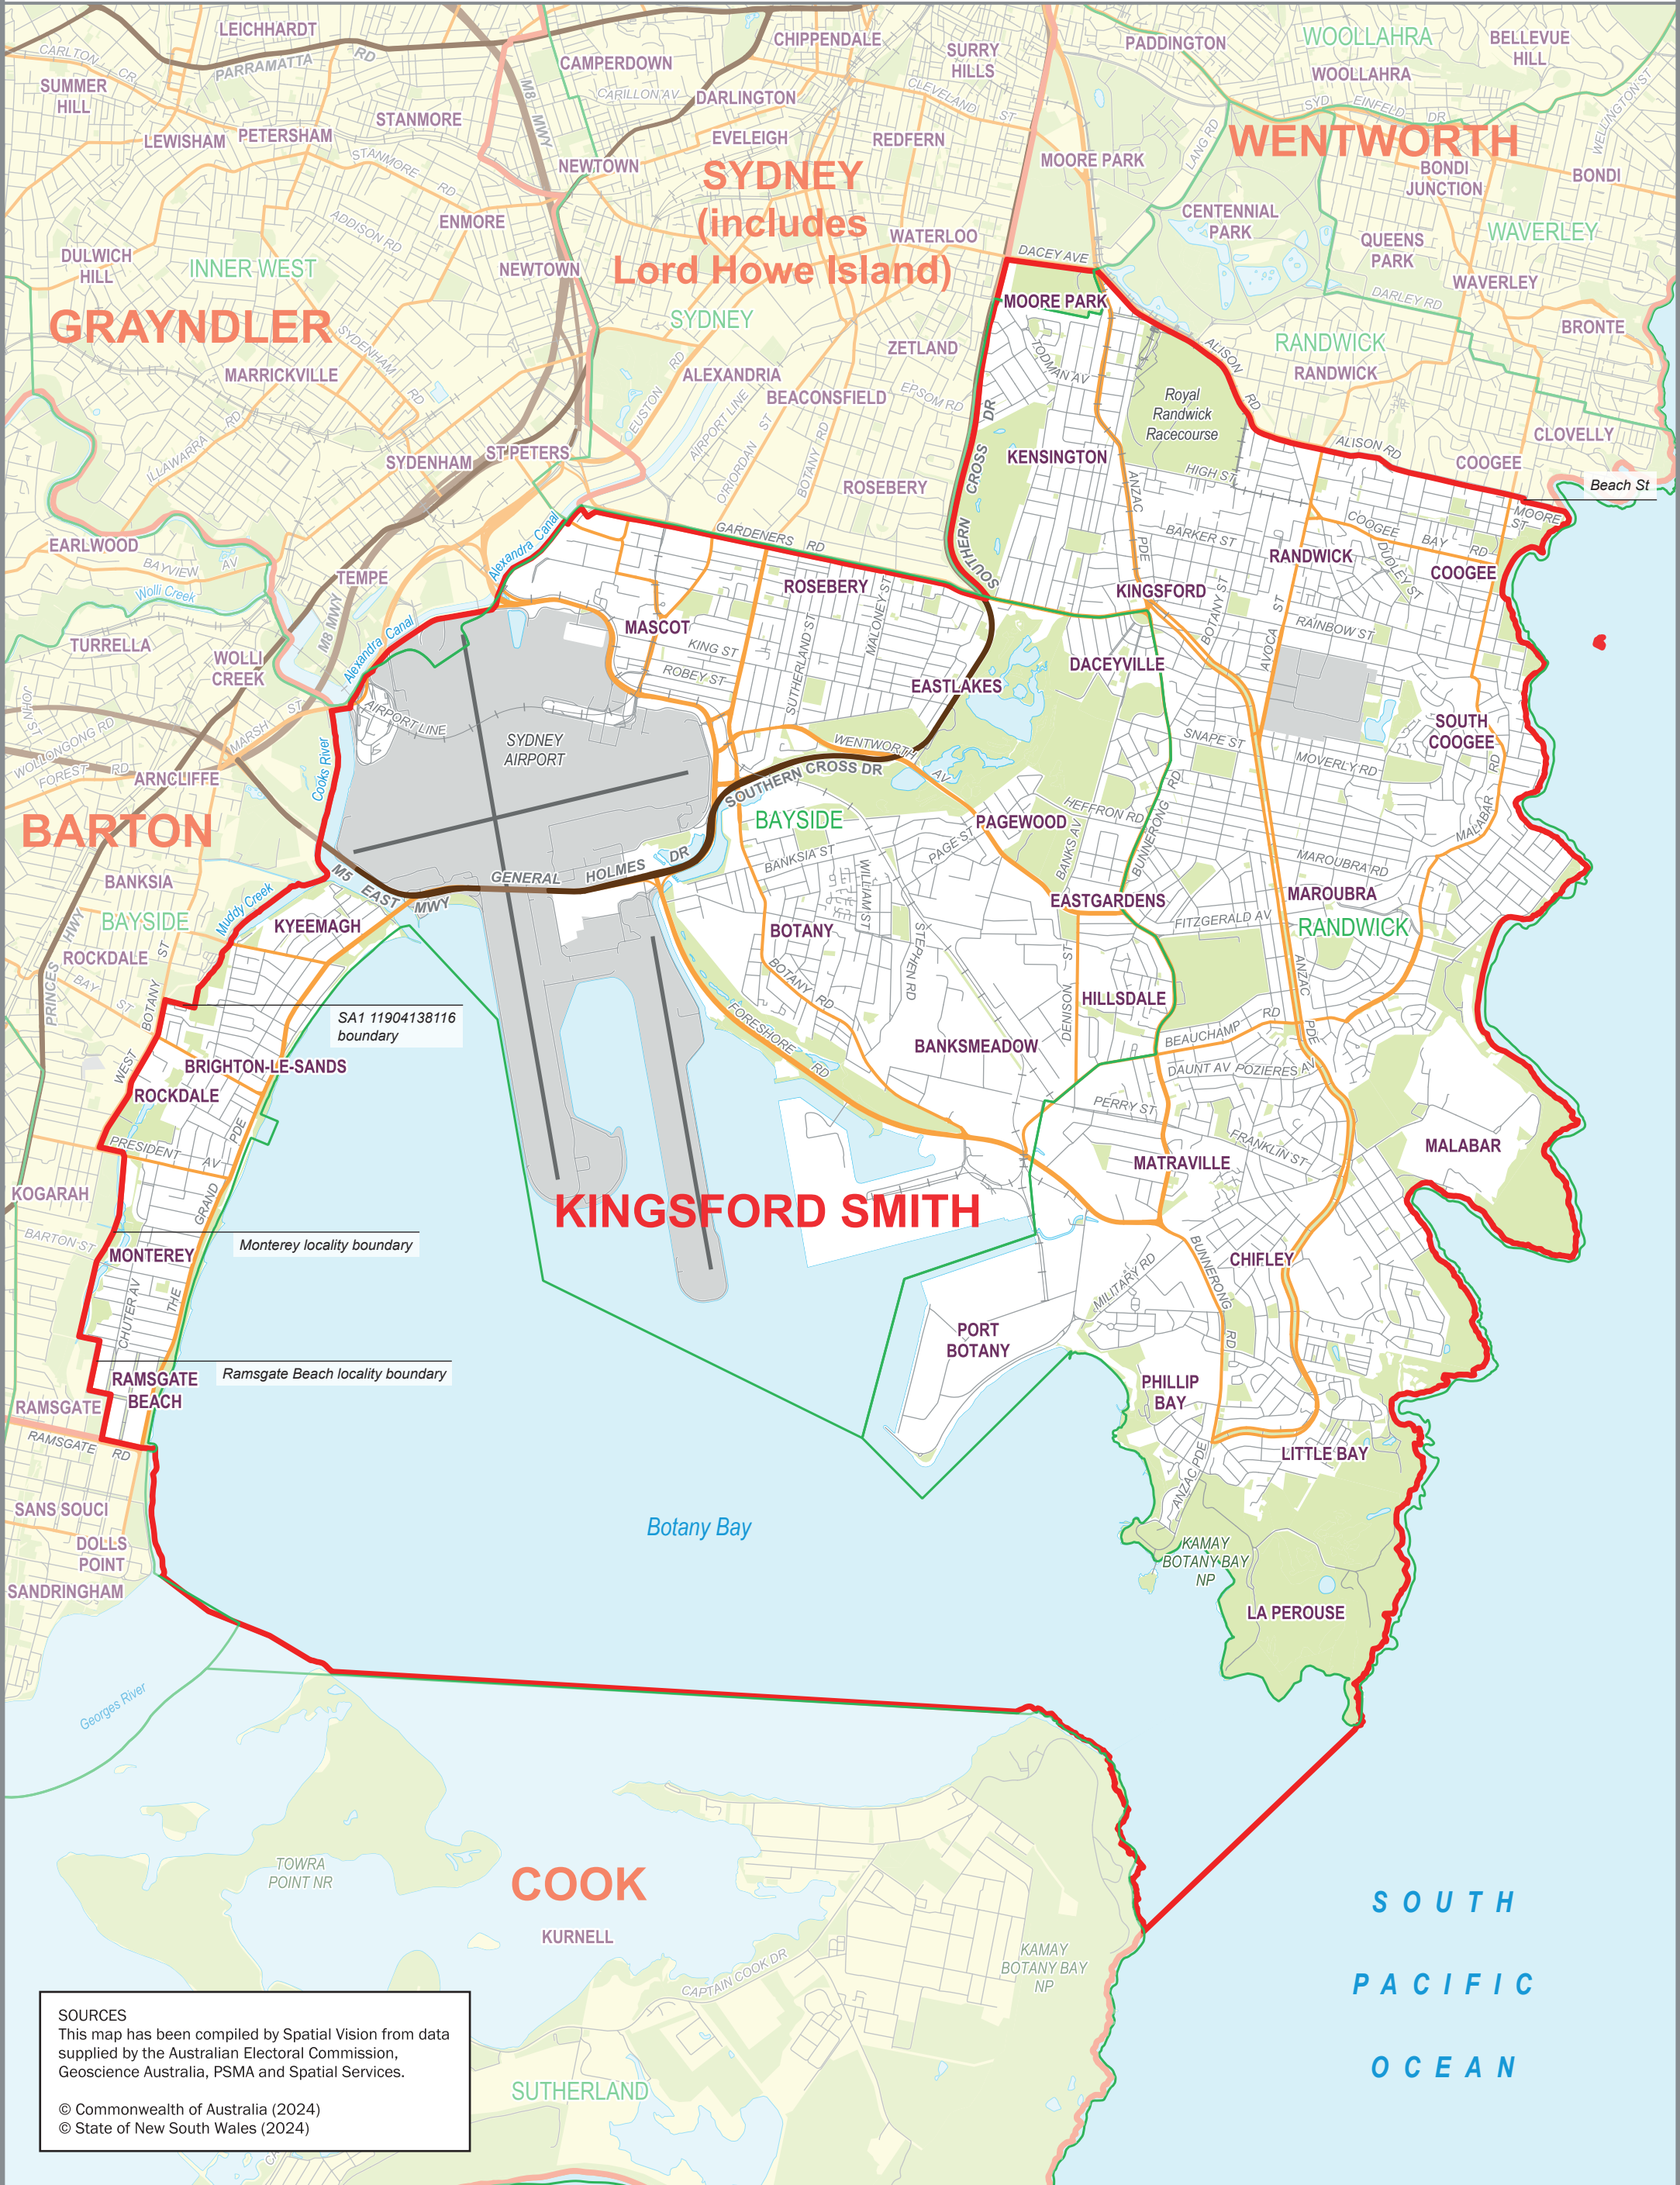

October 2024
 MAP OF THE COMMONWEALTH
 ELECTORAL DIVISION OF

KINGSFORD SMITH

Name and Boundary of
 Electoral Division
 Names and Boundaries of
 Adjoining Electoral Divisions
 Names and Boundaries of
 Local Government Areas
 (as of August 2023)

KINGSFORD SMITH

SYDNEY

BAYSIDE

SOURCES
 This map has been compiled by Spatial Vision from data supplied by the Australian Electoral Commission, Geoscience Australia, PSMA and Spatial Services.
 © Commonwealth of Australia (2024)
 © State of New South Wales (2024)